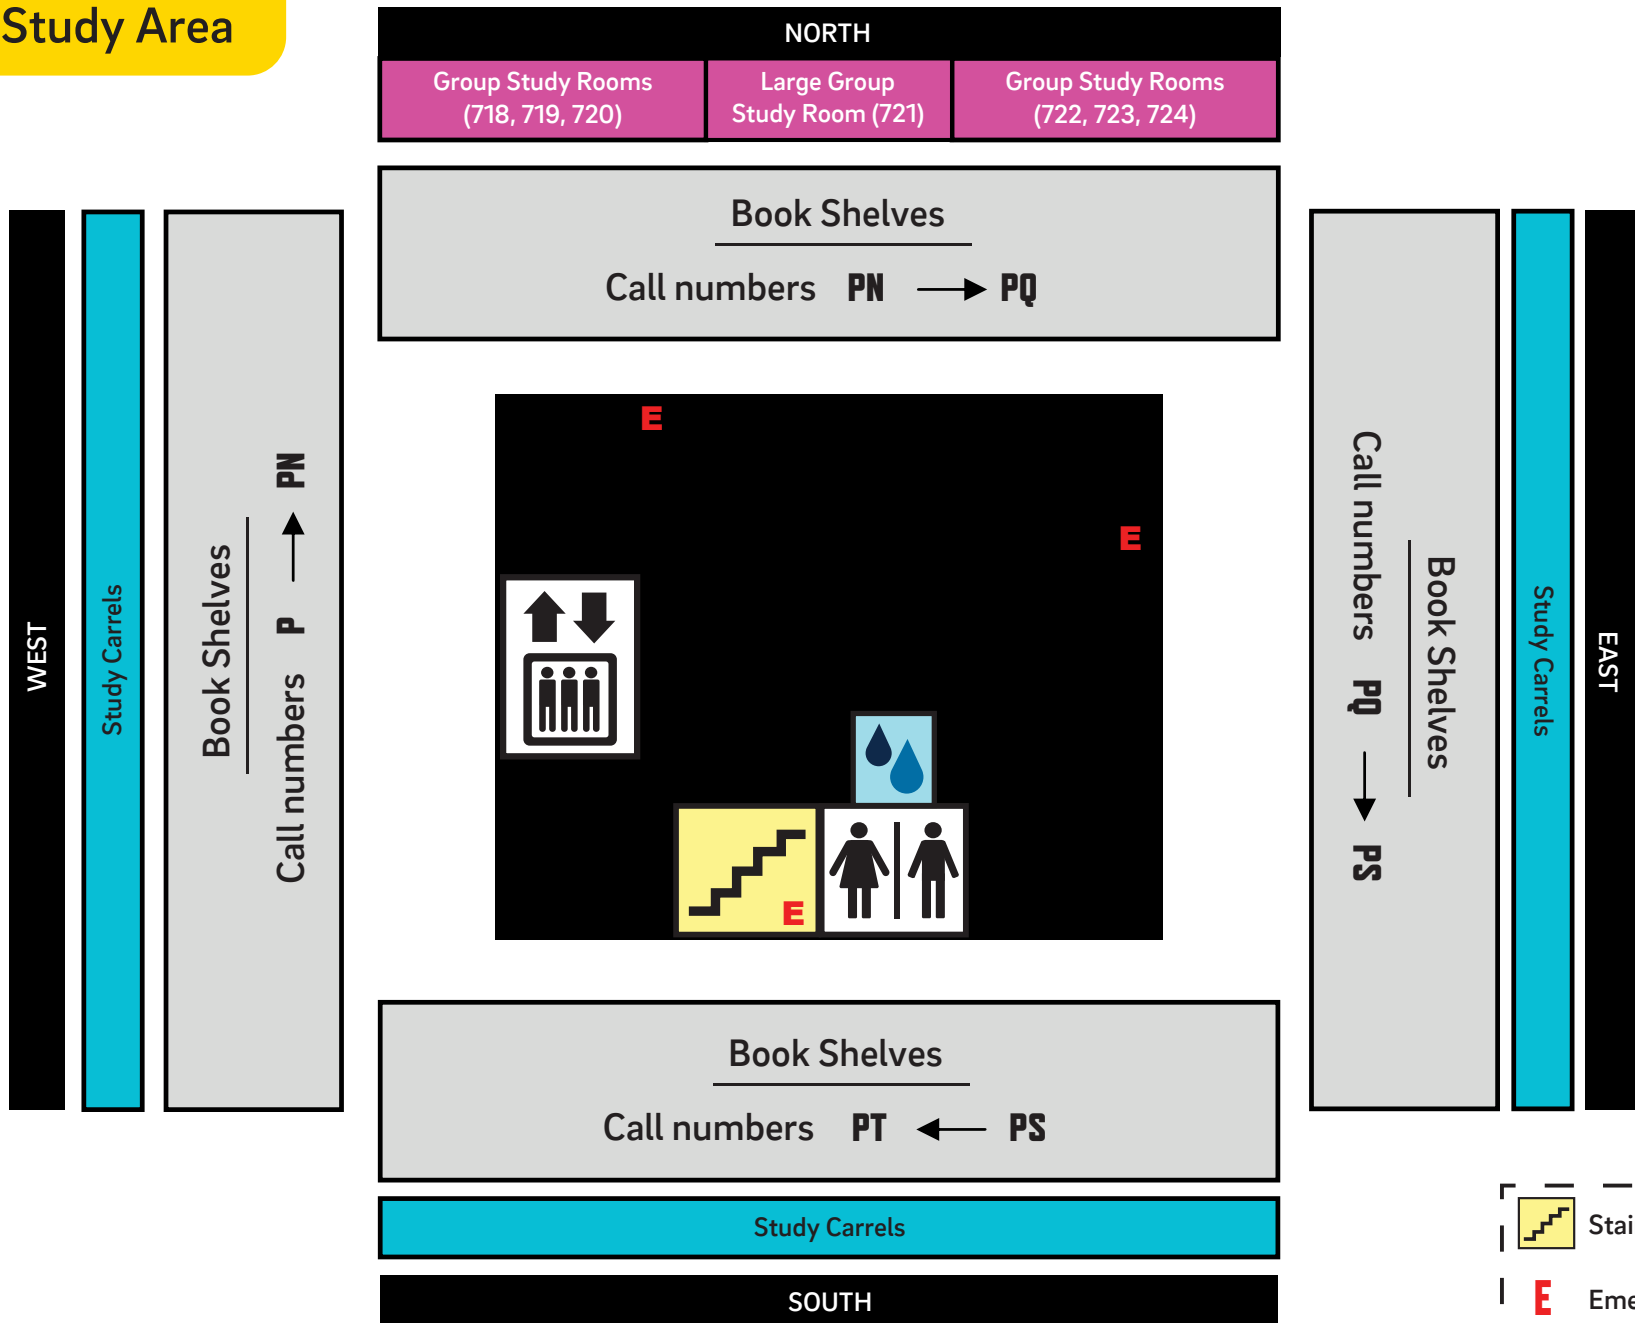

7TH FLOOR

Quiet Study Area

-  Stairs
-  Emergency Exit
-  Water fountains