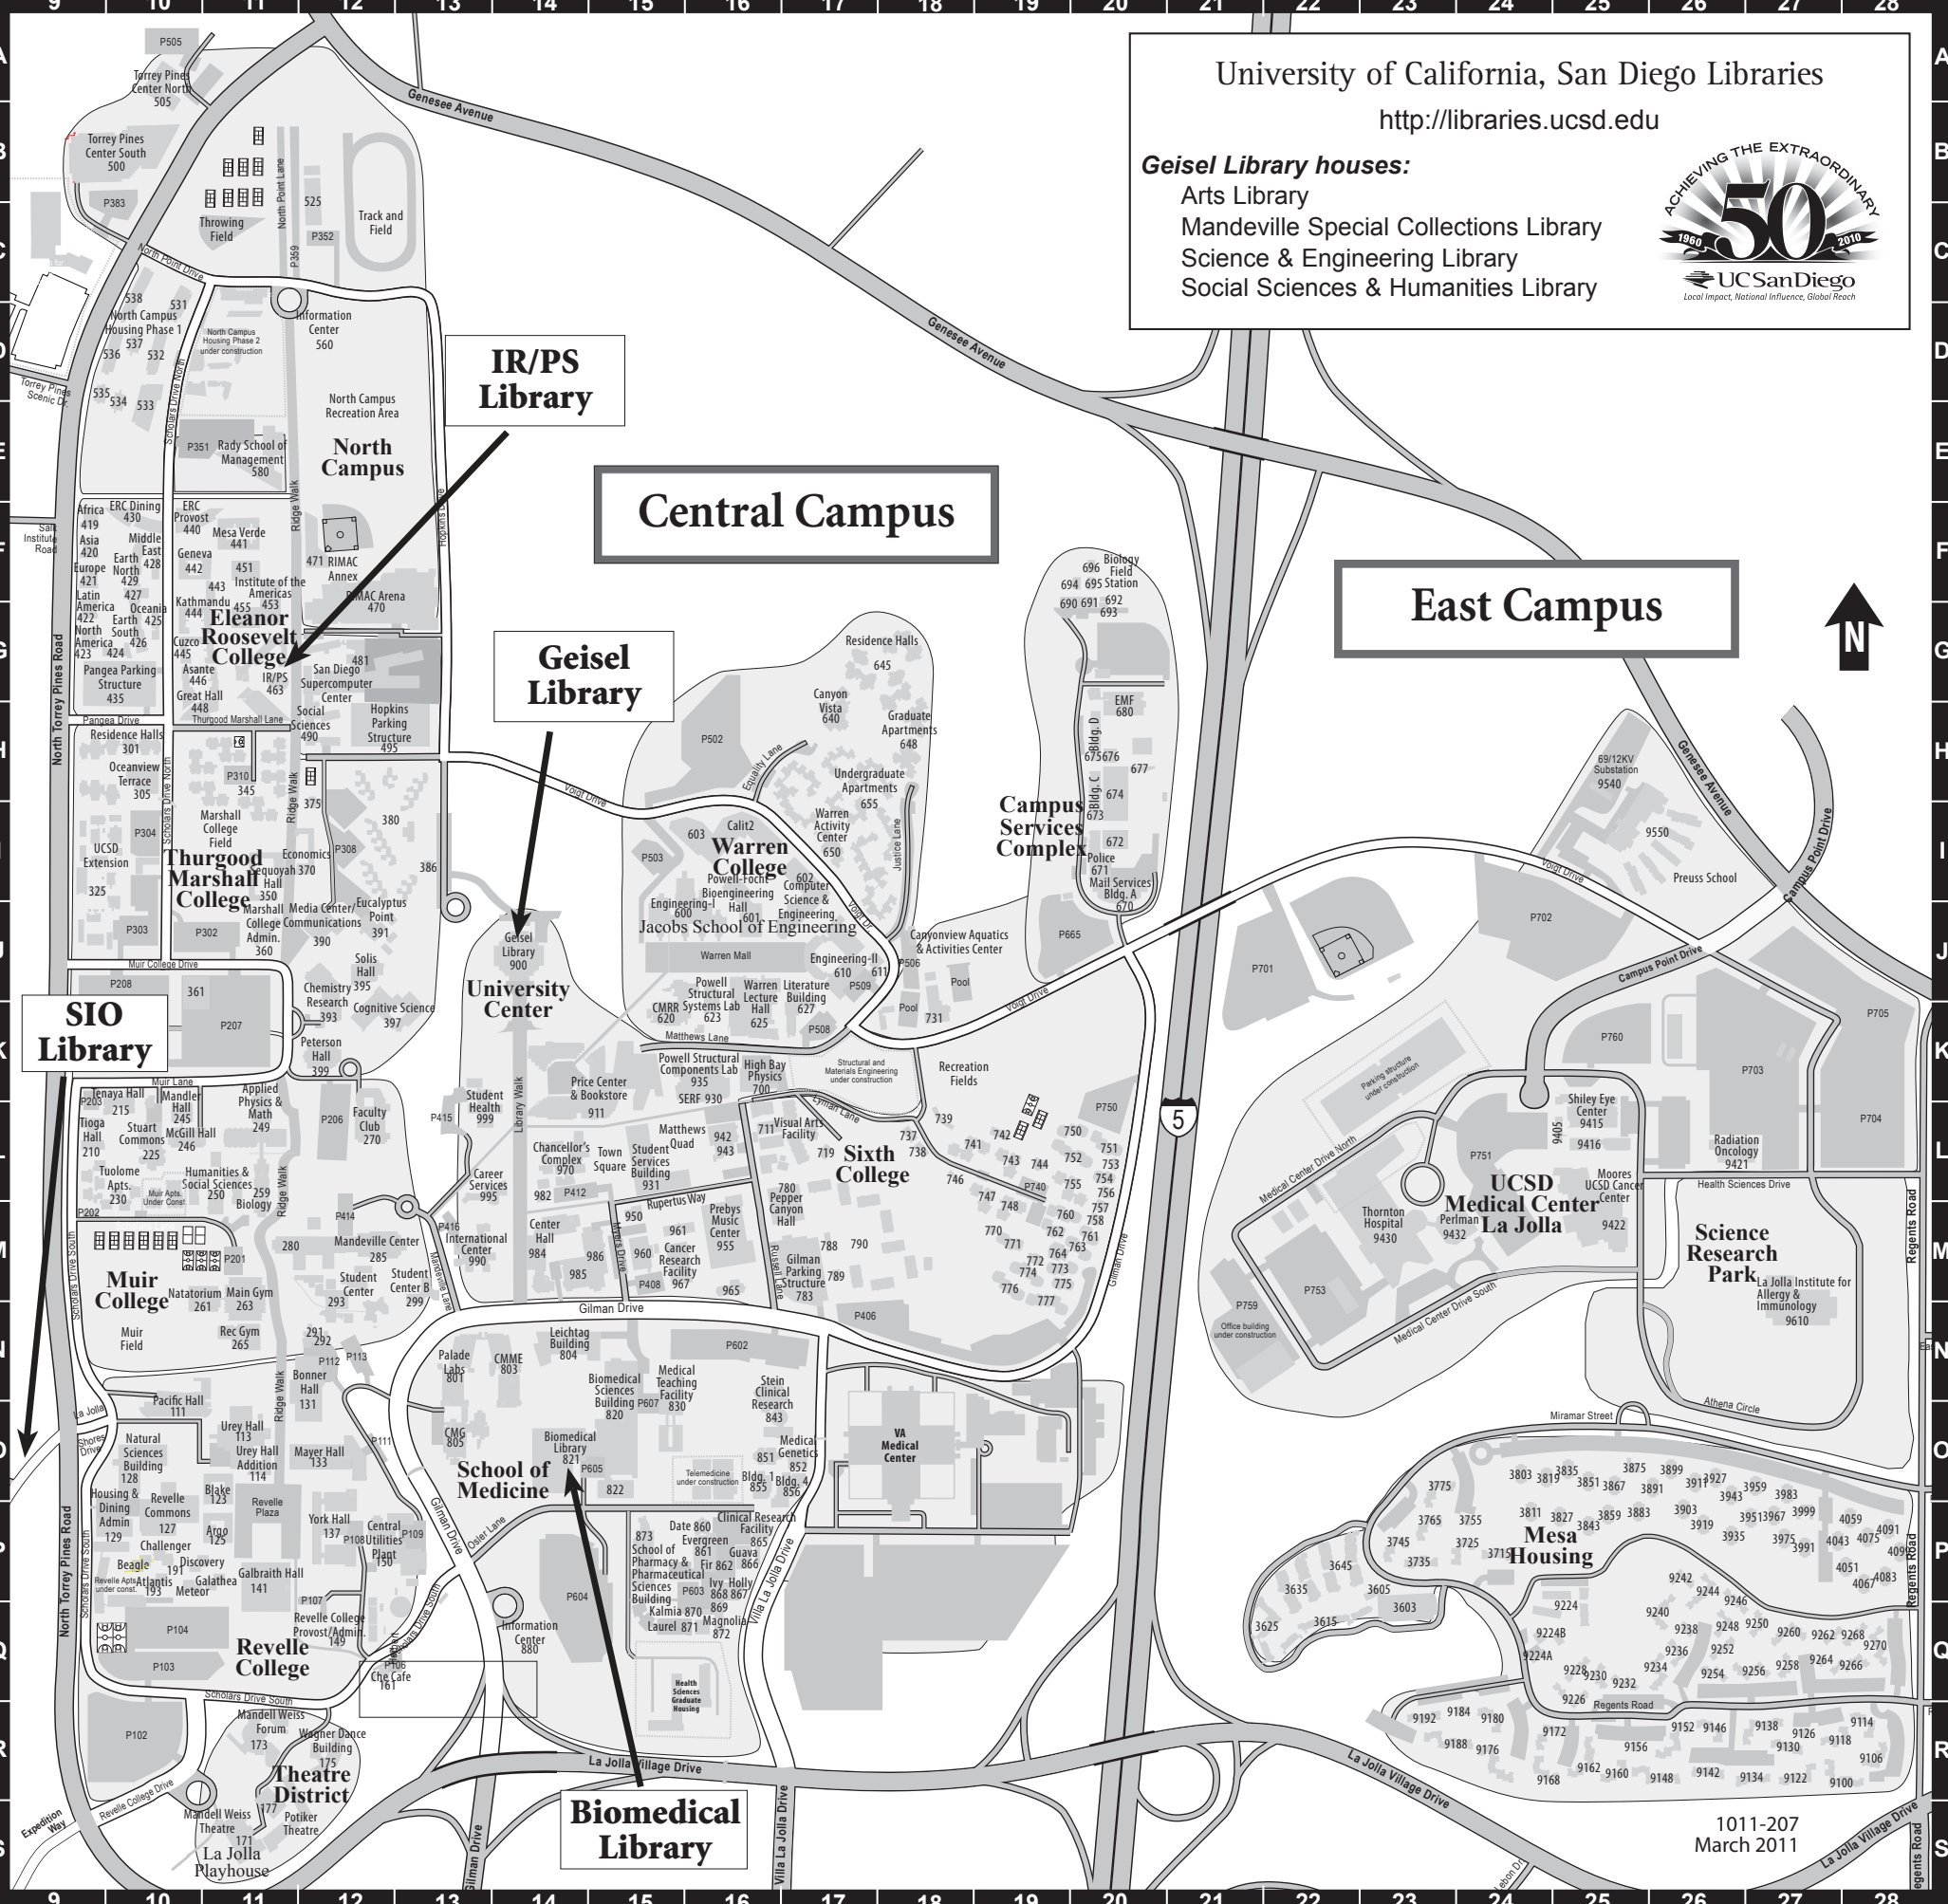

University of California, San Diego Libraries

<http://libraries.ucsd.edu>

Geisel Library houses:

- Arts Library
- Mandeville Special Collections Library
- Science & Engineering Library
- Social Sciences & Humanities Library

IR/PS Library

Central Campus

East Campus

Geisel Library

SIO Library

University Center

Campus Services Complex

Sixth College

UCSD Medical Center La Jolla

Science Research Park

Muir College

School of Medicine

Mesa Housing

Revelle College

Biomedical Library

1011-207
March 2011

East Campus:

9540	69KV/12KV Substation	H-25
9224	Early Childhood Development Center A	P-25
3615	East Campus Graduate Housing Building #1	Q-22
3625	East Campus Graduate Housing Building #2	Q-21
3635	East Campus Graduate Housing Building #3	P-22
3645	East Campus Graduate Housing Building #4	P-22
9416	Hamilton Retina/Glaucoma	L-25
9610	La Jolla Institute for Allergy and Immunology, Gemini Science	N-27
Mesa	Housing	O-22 to R-28
3605	Mesa Parking Structure	Q-23
9422	Moore's UCSD Cancer Center	M-25
9432	Perlman Ambulatory Care Center	M-23
9550	Preuss School Building F	I-25
9421	Radiation Oncology Clinical Facility	L-26
9405	Ratner Children's Eye Center	L-25
9415	Shiley Eye Center	L-25
9430	Thornton Hospital	M-23