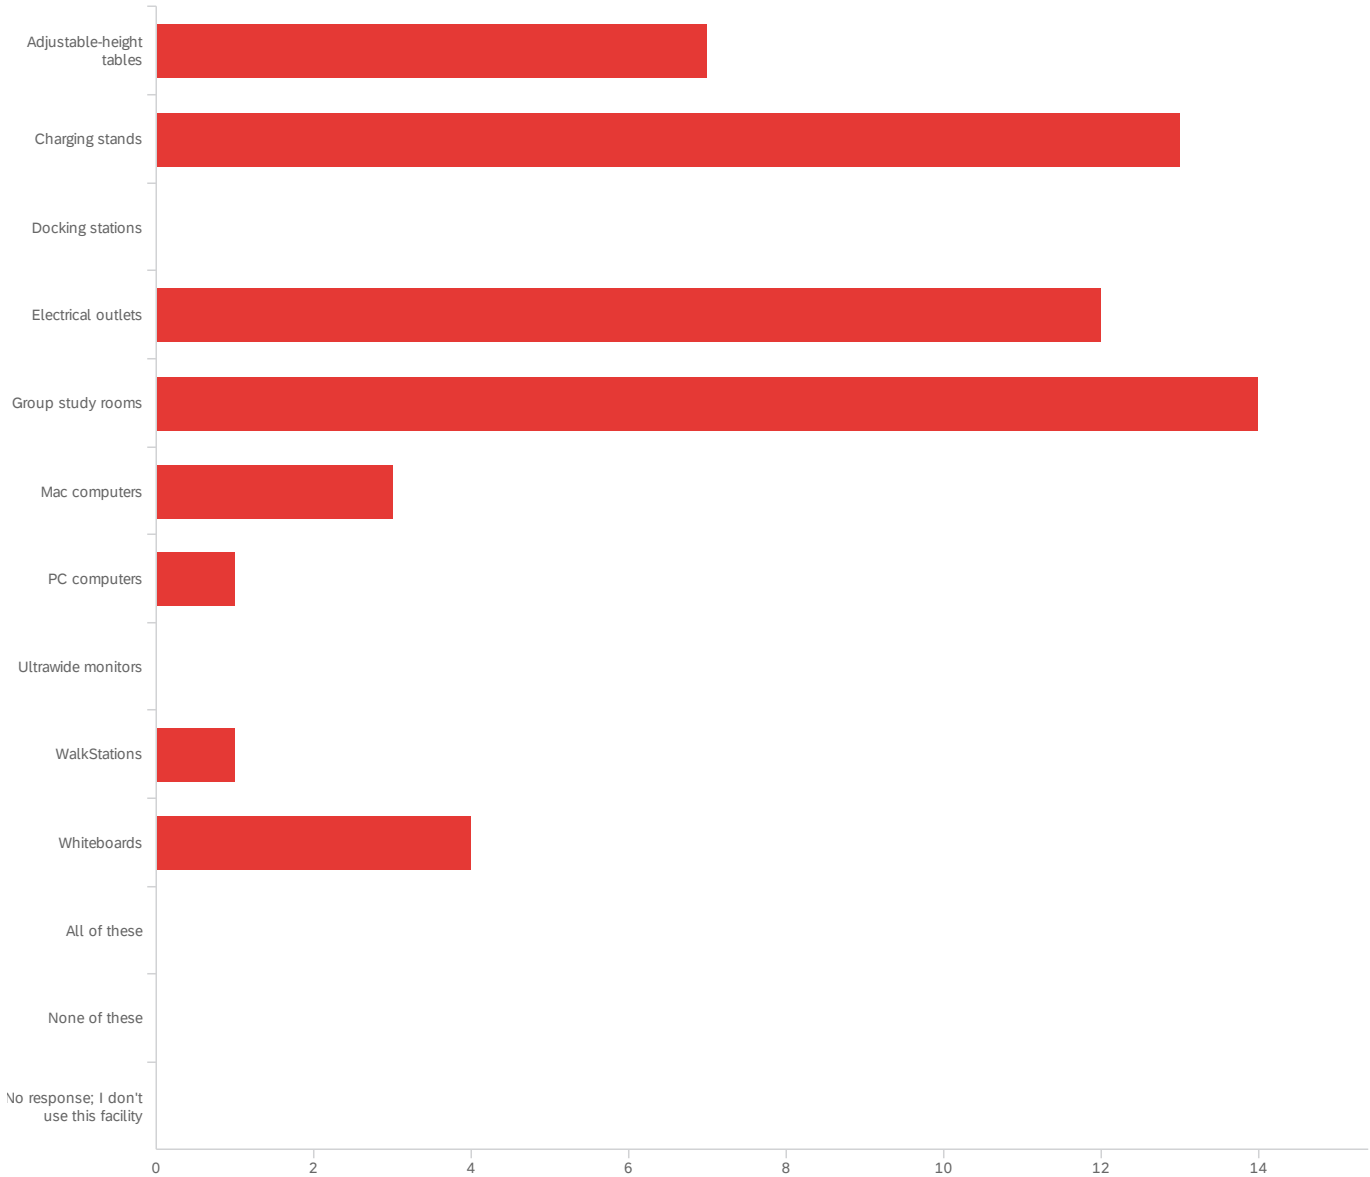

Appendix A

UCSD Library - Amenities Survey (April 2020)

May 21, 2020 2:31 PM PDT

Q1 - What amenity(ies) does Geisel need more of [choose up to 3]?

#	Field	Choice Count
1	Adjustable-height tables	12.73% 7
2	Charging stands	23.64% 13
3	Docking stations	0.00% 0
4	Electrical outlets	21.82% 12