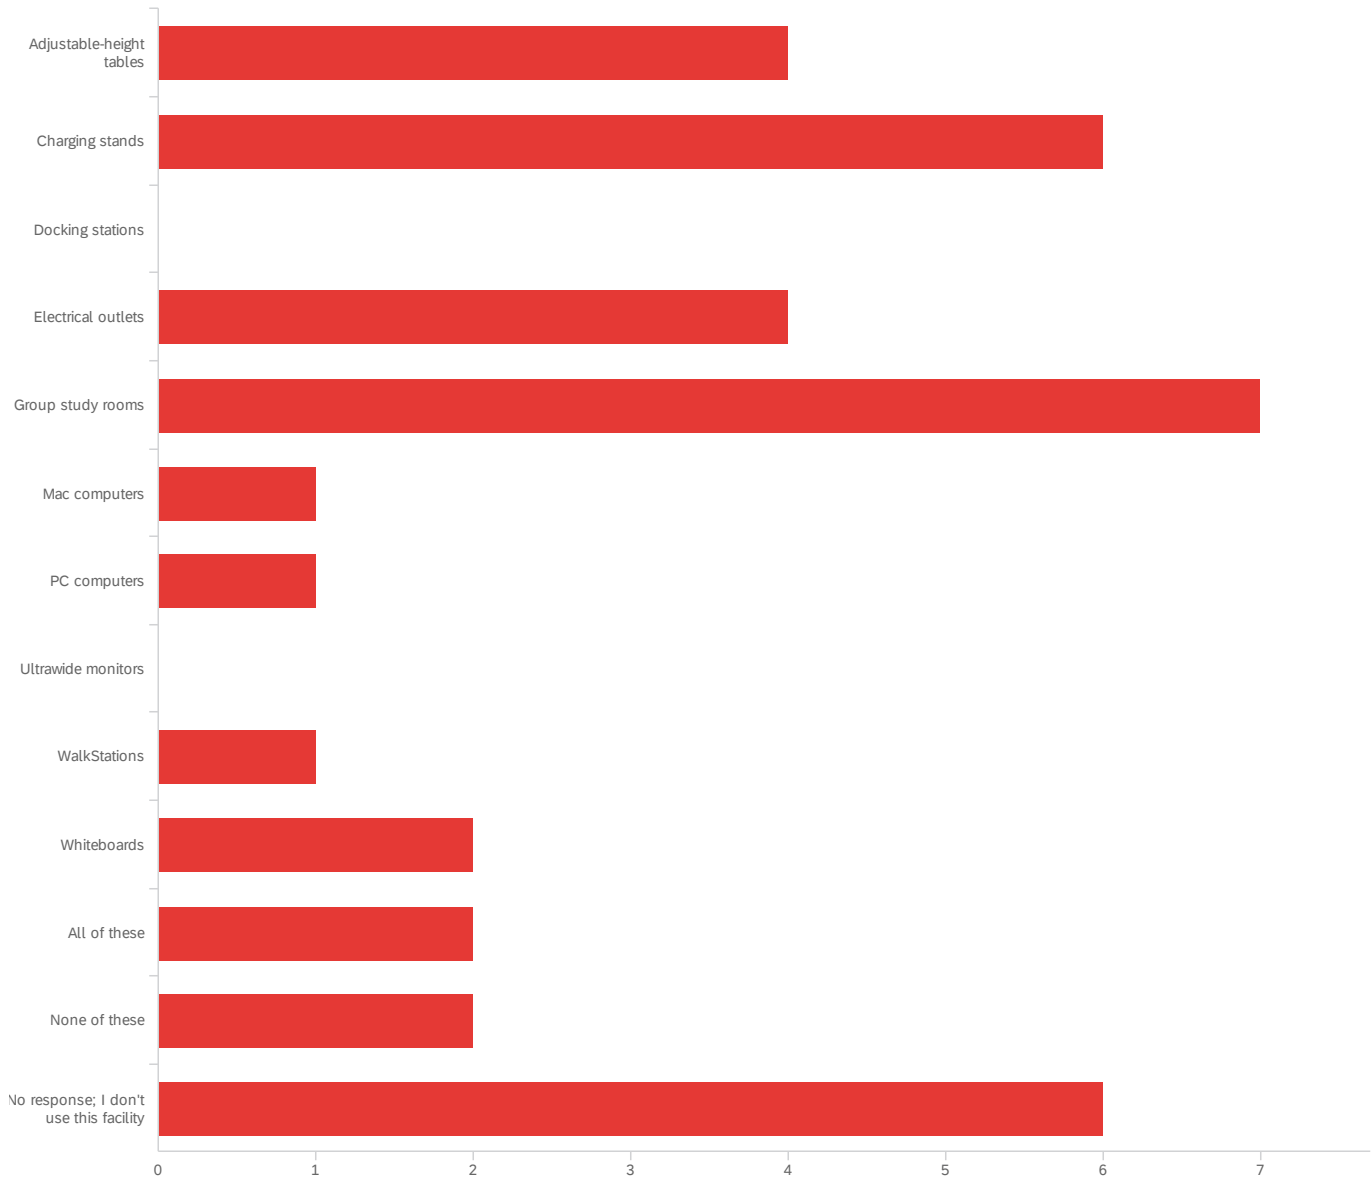

Q2 - What amenity(ies) does the Biomedical Library Building (BLB) need more of

[choose up to 3]?

#	Field	Choice Count
1	Adjustable-height tables	11.11% 4
2	Charging stands	16.67% 6
3	Docking stations	0.00% 0
4	Electrical outlets	11.11% 4
5	Group study rooms	19.44% 7