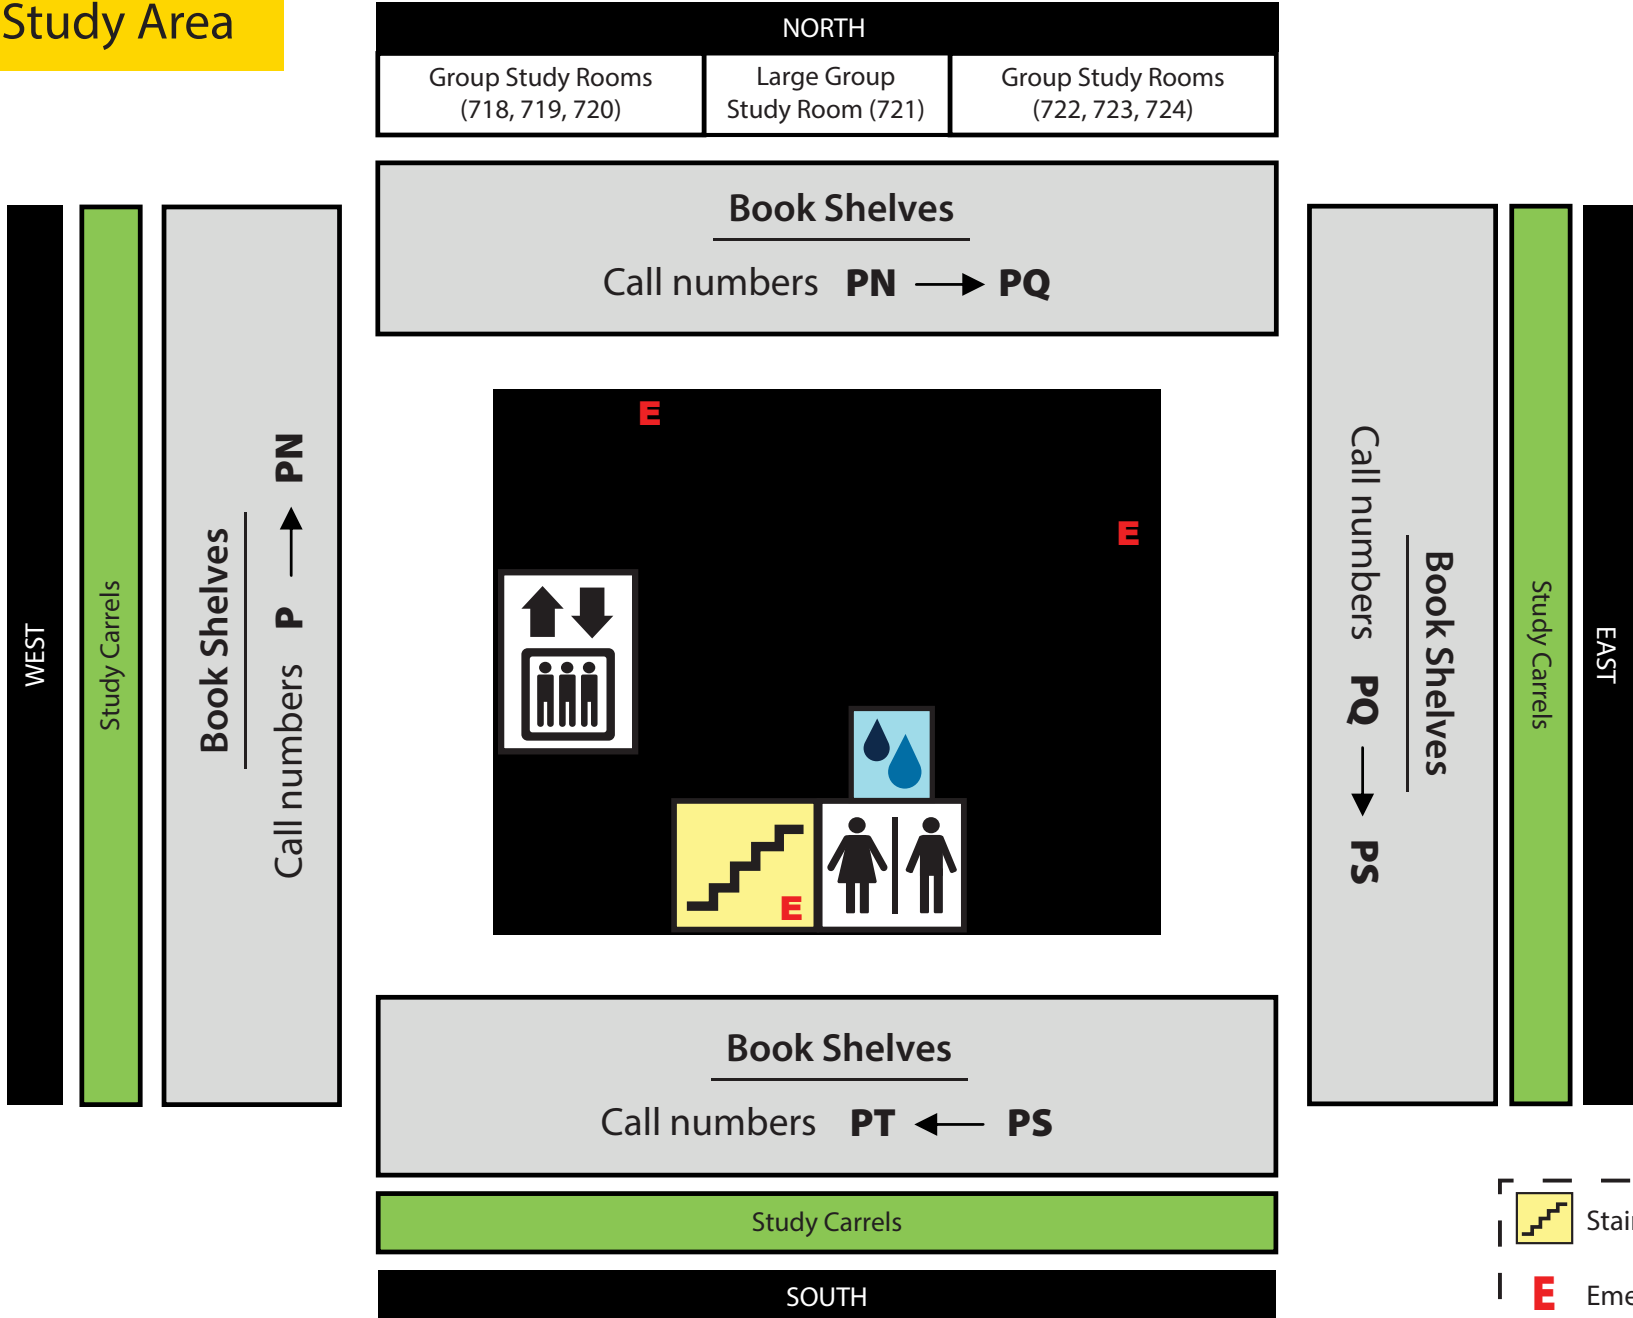

# 7th Floor

## Quiet Study Area

-  Stairs
-  Emergency Exit
-  Water fountains