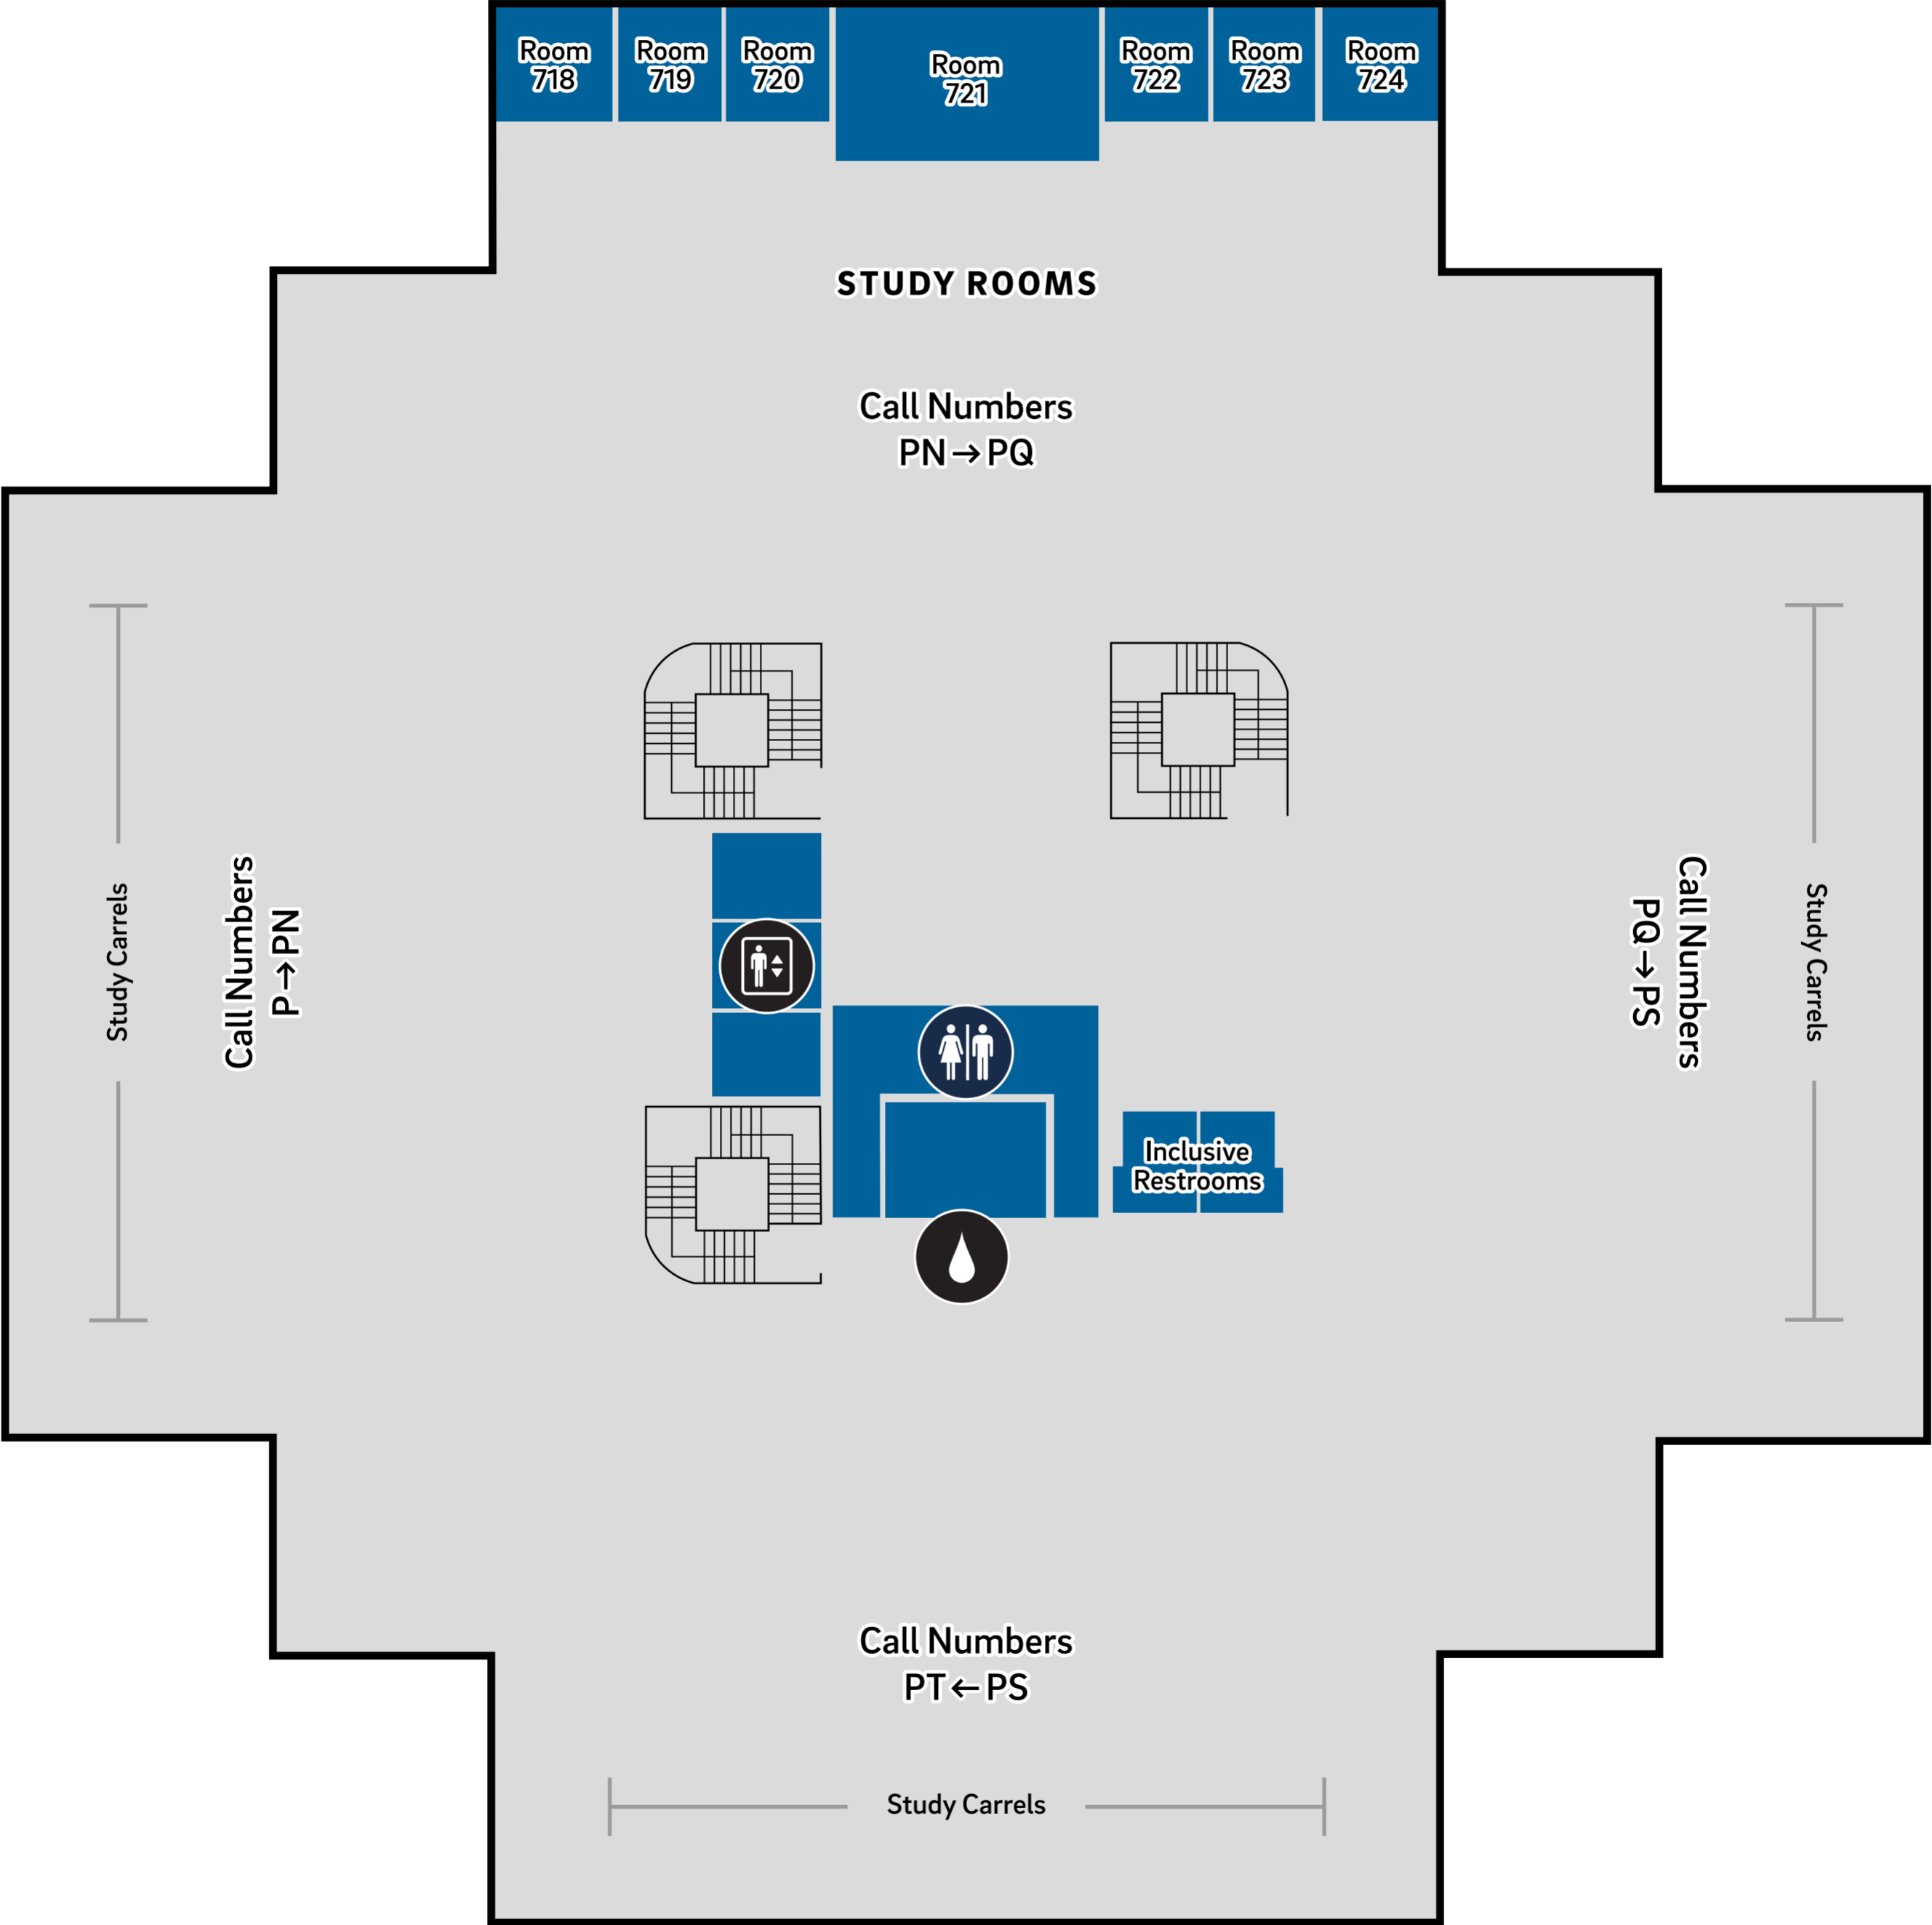

GEISEL 7TH FLOOR

Room
718

Room
719

Room
720

Room
721

Room
722

Room
723

Room
724

STUDY ROOMS

Call Numbers
PN → PQ

Study Carrels

Call Numbers
P → PN

Call Numbers
PQ → PS

Study Carrels

Inclusive
Restrooms

Call Numbers
PT ← PS

Study Carrels